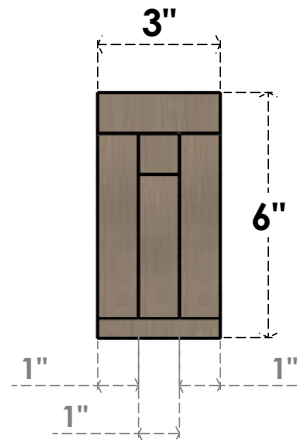

# ITEM NUMBER: CORU03X06X06RIVRCPR

3"W X 6"D X 6"H SERIES 1 CLASSIC RIVERA ROUGH CEDAR TIMBERTHANE  
FAUX WOOD CORBEL, PRIMED

**SIDE PROFILE**

**FRONT PROFILE**

**ISOMETRIC**

EKENA MILLWORK  
2300 WEST MAIN ST.  
CLARKSVILLE, TX 75426  
TOLL FREE: 866-607-0453  
WWW.EKENAMILLWORK.COM

**NOTES**

1. INSTALLATION TO BE COMPLETED IN ACCORDANCE WITH MANUFACTURER'S SPECIFICATIONS.
2. DRAWING MAY NOT BE TO SCALE
3. THIS DRAWING IS INTENDED FOR DESIGN AND PLANNING PURPOSES ONLY.
4. ALL INFORMATION CONTAINED HEREIN WAS CURRENT AT THE TIME OF DEVELOPMENT BUT MUST BE REVIEWED AND APPROVED BY THE PRODUCT MANUFACTURER TO BE CONSIDERED ACCURATE.
5. TIMBERTHANE ARCHITECTURAL PRODUCTS ARE MADE FROM HIGH DENSITY URETHANE AND COME FACTORY PRIMED