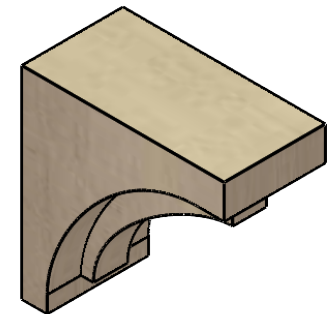

# ITEM NUMBER: CORU03X06X06RIVRCPR

3"W X 6"D X 6"H SERIES 1 CLASSIC RIVERA ROUGH CEDAR TIMBERTHANE  
FAUX WOOD CORBEL, PRIMED

**SIDE PROFILE**

**FRONT PROFILE**

**ISOMETRIC**

EKENA MILLWORK  
2300 WEST MAIN ST.  
CLARKSVILLE, TX 75426  
TOLL FREE: 866-607-0453  
WWW.EKENAMILLWORK.COM

**NOTES**

1. INSTALLATION TO BE COMPLETED IN ACCORDANCE WITH MANUFACTURER'S SPECIFICATIONS.
2. DRAWING MAY NOT BE TO SCALE
3. THIS DRAWING IS INTENDED FOR DESIGN AND PLANNING PURPOSES ONLY.
4. ALL INFORMATION CONTAINED HEREIN WAS CURRENT AT THE TIME OF DEVELOPMENT BUT MUST BE REVIEWED AND APPROVED BY THE PRODUCT MANUFACTURER TO BE CONSIDERED ACCURATE.
5. TIMBERTHANE ARCHITECTURAL PRODUCTS ARE MADE FROM HIGH DENSITY URETHANE AND COME FACTORY PRIMED