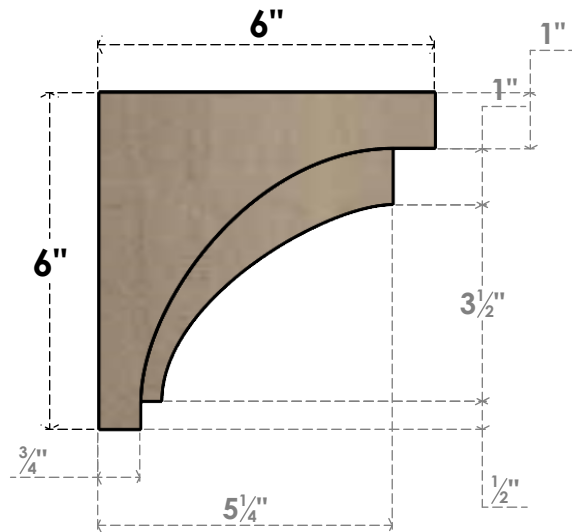

# ITEM NUMBER: CORU03X06X06RIVRCPR

3"W X 6"D X 6"H SERIES 1 CLASSIC RIVERA ROUGH CEDAR TIMBERTHANE  
FAUX WOOD CORBEL, PRIMED

**SIDE PROFILE**

**FRONT PROFILE**

**ISOMETRIC**

EKENA MILLWORK  
2300 WEST MAIN ST.  
CLARKSVILLE, TX 75426  
TOLL FREE: 866-607-0453  
WWW.EKENAMILLWORK.COM

**NOTES**

1. INSTALLATION TO BE COMPLETED IN ACCORDANCE WITH MANUFACTURER'S SPECIFICATIONS.
2. DRAWING MAY NOT BE TO SCALE
3. THIS DRAWING IS INTENDED FOR DESIGN AND PLANNING PURPOSES ONLY.
4. ALL INFORMATION CONTAINED HEREIN WAS CURRENT AT THE TIME OF DEVELOPMENT BUT MUST BE REVIEWED AND APPROVED BY THE PRODUCT MANUFACTURER TO BE CONSIDERED ACCURATE.
5. TIMBERTHANE ARCHITECTURAL PRODUCTS ARE MADE FROM HIGH DENSITY URETHANE AND COME FACTORY PRIMED